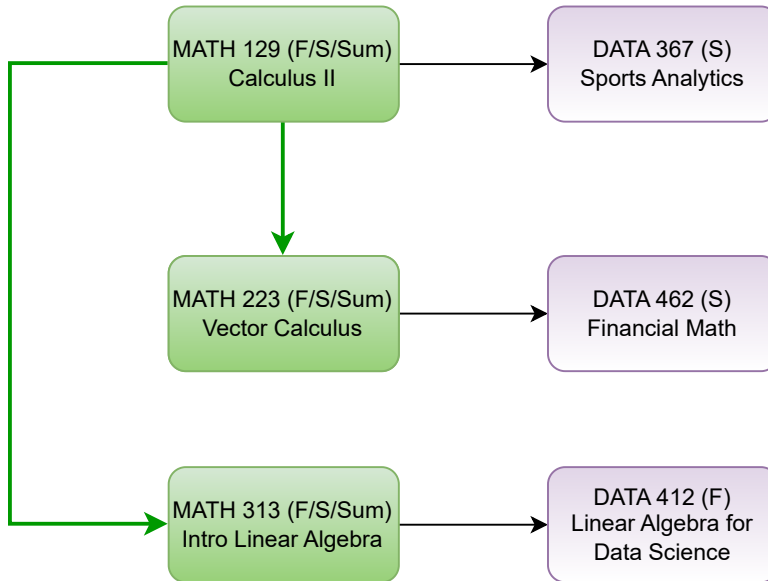

Statistics & Data Science elective Prerequisite Flow Chart

DATA 396T/496T
Special Topics
prerequisites will vary
(offered occasionally
based on course
proposals)

See other flow chart for core course prerequisites

DATA 498H
Honors Thesis
(requires membership
in Honors College;
prospectus approval)

→ = C or better required in prerequisite

■ = Required for either SDS or Math major

■ = Required for SDS major

■ = Several options available to fulfill requirement