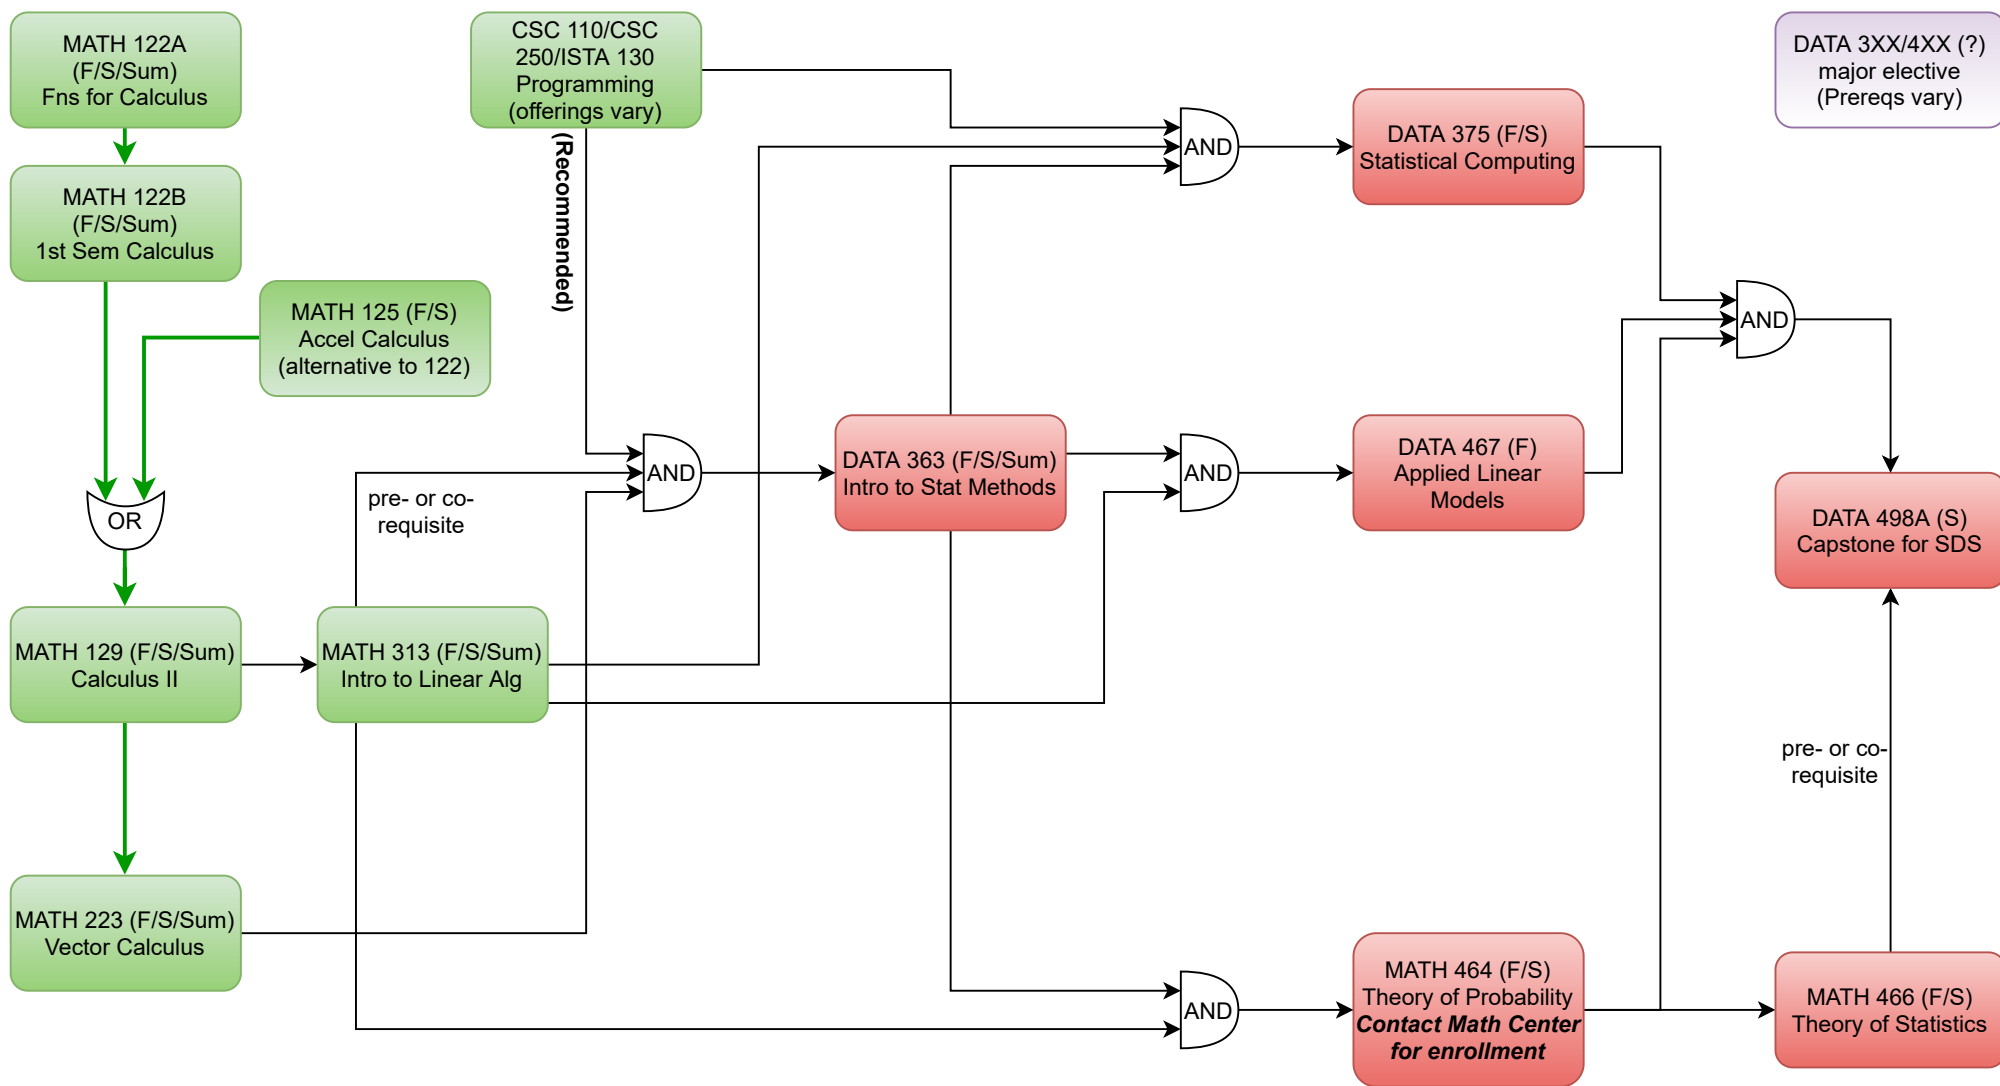

Statistics & Data Science major Prerequisite Flow Chart

All courses listed are required, including one DATA elective course (see official requirements for list of available courses).

➔ = C or better required in prerequisite

■ = Required for either SDS or Math major

■ = Required for SDS major

■ = Several options are available to fulfill requirement