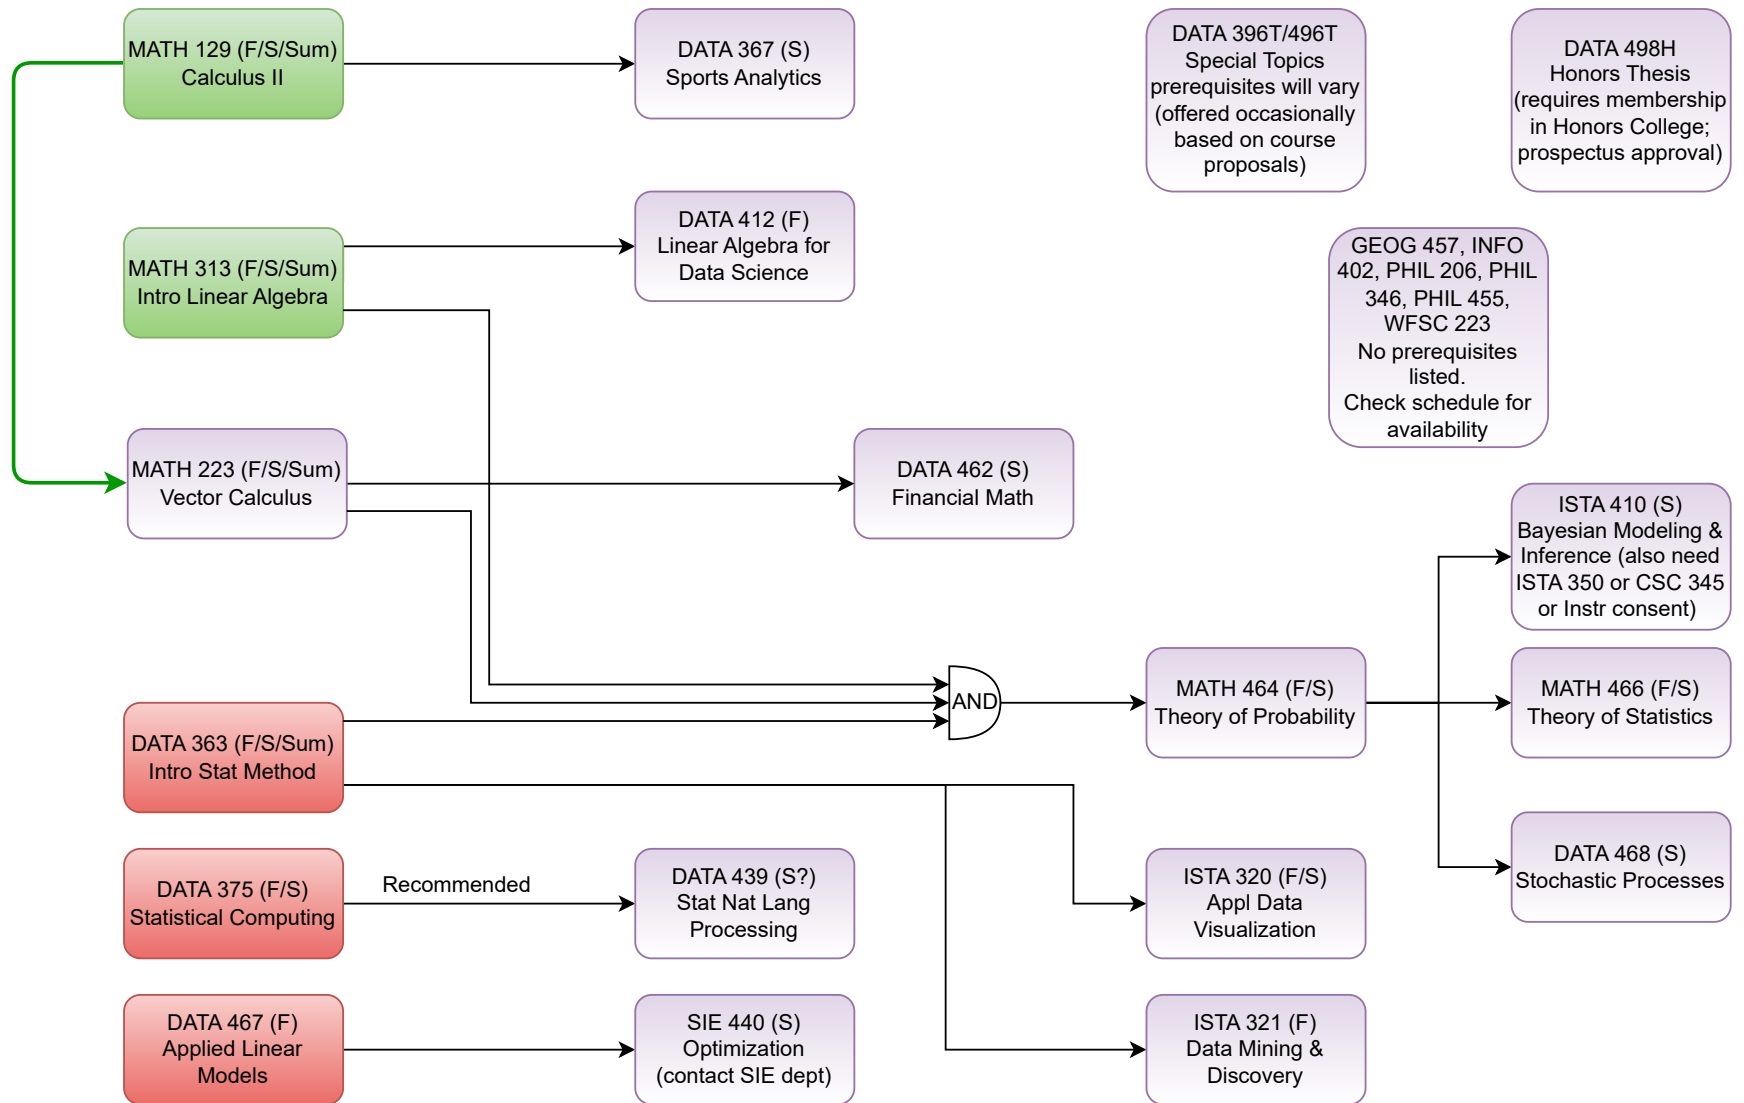

Statistics & Data Science elective Prerequisite Flow Chart

DATA 396T/496T
Special Topics
prerequisites will vary
(offered occasionally
based on course
proposals)

DATA 498H
Honors Thesis
(requires membership
in Honors College;
prospectus approval)

GEOG 457, INFO
402, PHIL 206, PHIL
346, PHIL 455,
WFSC 223
No prerequisites
listed.
Check schedule for
availability

- = C or better required in prerequisite
- = Required for either SDS or Math major
- = Required for SDS major
- = Several options available to fulfill requirement

See other flow chart for core course prerequisites

See other flow chart for core course prerequisites